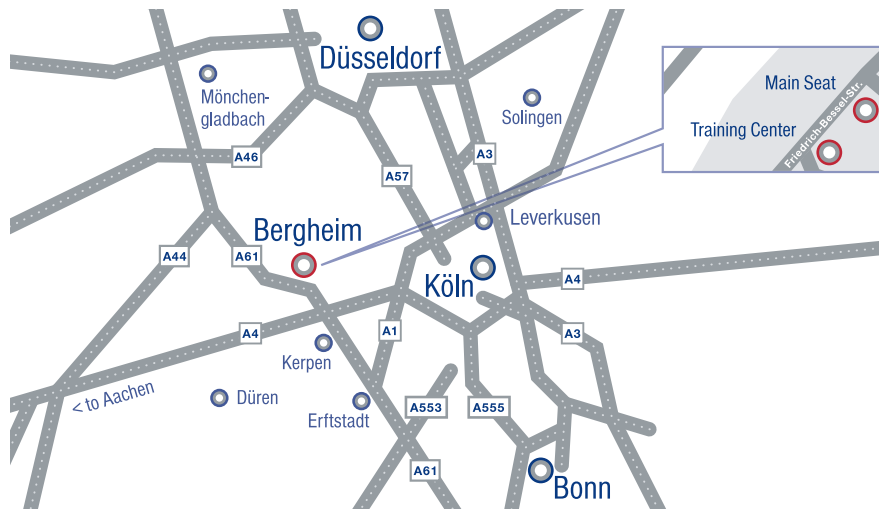

Getting to Laserdenta

Map: